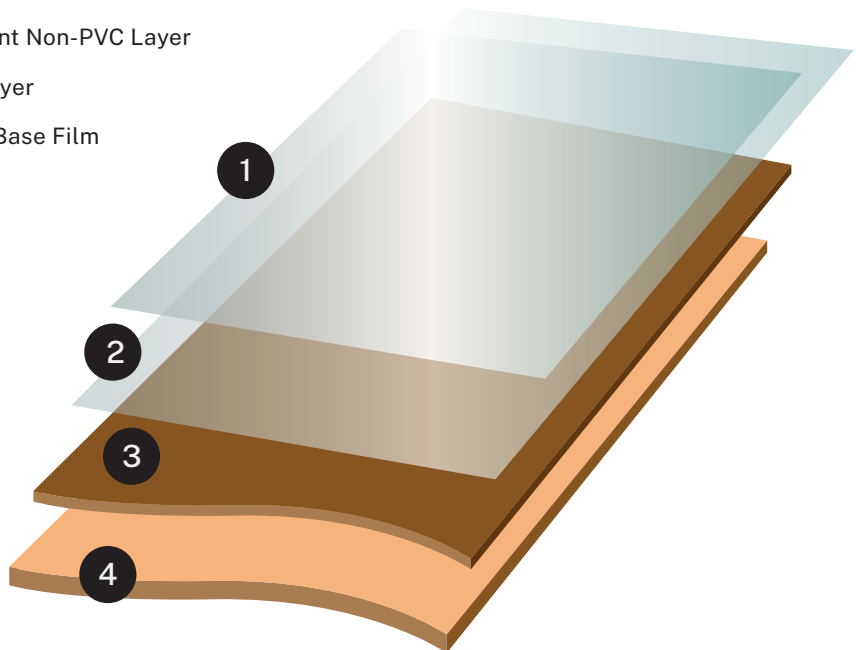

**The Premium timber
alternative – NAVURBAN™**
delivers a 3D embossed
surface texture with advanced
performance characteristics.

DESIGNER SURFACES™

Navurban 3D embossed surface

Navurban™ is a contemporary take on designer surfaces, offering a striking collection of decorative finishes that feature the innovative surface technologies from Japan. The unique finish of Navurban™ delivers a 3D embossed surface texture with advanced performance characteristics.

PP Film Structure (NAVURBAN™)

1. Top Coating
2. Transparent Non-PVC Layer
3. Printed Layer
4. Non-PVC Base Film

For more information

New Age Veneers

T 02 9457 9622

reception@newageveneers.com.au

newageveneers.com.au
