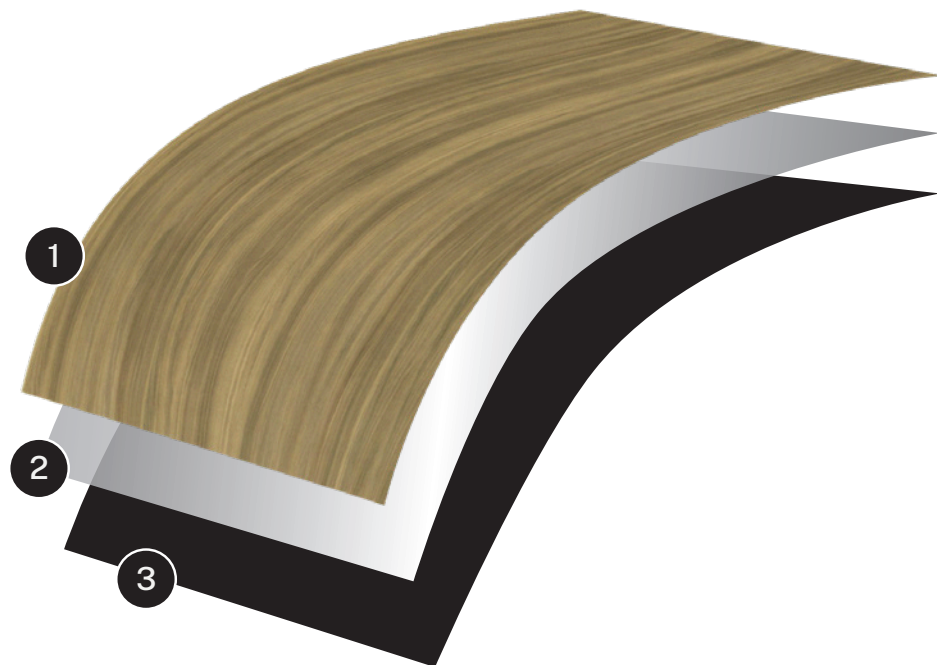

**The Premium timber
alternative** – NAVURBAN™
delivers a 3D embossed
surface texture with advanced
performance characteristics.
Now available in laminate for
curved application.

NAV

DESIGNER SURFACES™

NAVURBAN™ Laminate is a cutting edge solution to curved applications. The laminate substrate features NAVURBAN™ 3D embossed surface technology in an extensive range of decor finishes.

1. NAVURBAN™ 3D Embossed Surface
2. Double Sided high tack mount film
3. Black Laminate

*Note: NAVURBAN™ Laminate and NAVURBAN Diamond™ Finish has been produced as a solution for fixed curved applications only – applications outside of this scope will not be considered fit for purpose and will therefore void the warranty. A de-lamination will not be classified as a product fault if the product has first been intentionally picked at along any of the exposed edges, this will be classed as a purpose act and will void warranty on the product.